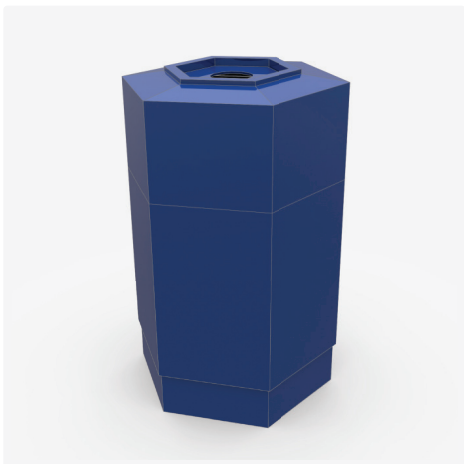

Refuse + Recycle

Hex Recycle Bin (Blue)

 **Overall size:** 19.50" w x 29.50" h x 17" d

 **Recommended bag size:** 24" x 36" (12-16 gallon)

 **Shipping weight:** 17 lbs

- Durable 2-piece garbage disposal unit
- Rotomoulded UV stabilized polyethylene
- Uses standard household green garbage bags

Uses:

- Waste disposal, recyclables, bulk product storage (sand, stone, etc.)

Square Recycle Bin

 **Overall size:** 18.13" w x 30.38" h x 18.13" d

 **Recommended bag size:** 40" x 48" (30-40 gallon)

 **Shipping weight:** 20 lbs

- Durable 2-piece garbage disposal unit
- Rotomoulded UV stabilized polyethylene
- Uses standard household green garbage bags

Uses:

- Waste disposal, recyclables, bulk product storage (sand, stone, etc.)