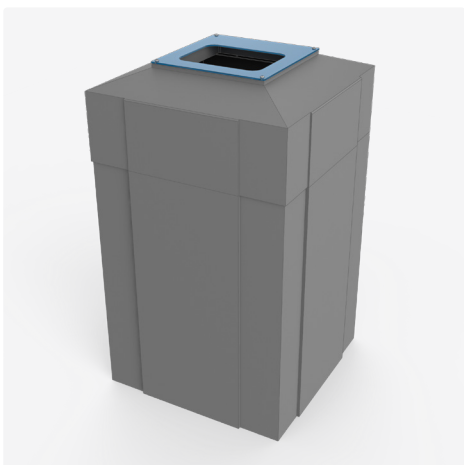

Refuse + Recycle

Hex Recycle Bin (Blue)

 **Overall size:** 19.50" w x 29.50" h x 17" d

 **Recommended bag size:** 24" x 36" (12-16 gallon)

 **Shipping weight:** 17 lbs

- Durable 2-piece garbage disposal unit
- Rotomoulded UV stabilized polyethylene
- Uses standard household green garbage bags

Uses:

- Waste disposal, recyclables, bulk product storage (sand, stone, etc.)

Square Recycle Bin

 **Overall size:** 18.13" w x 30.38" h x 18.13" d

 **Recommended bag size:** 40" x 48" (30-40 gallon)

 **Shipping weight:** 20 lbs

- Durable 2-piece garbage disposal unit
- Rotomoulded UV stabilized polyethylene
- Uses standard household green garbage bags

Uses:

- Waste disposal, recyclables, bulk product storage (sand, stone, etc.)